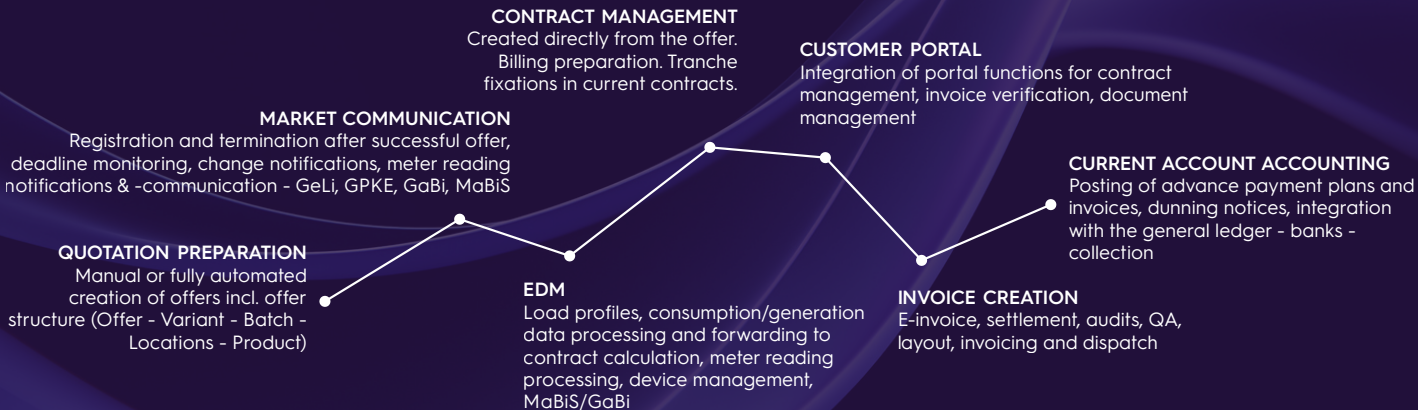

cpX¹Energy

MAXIMUM PERFORMANCE FOR YOUR ENERGY SALES

End-to-end automation: from quotation calculation to e-invoicing - including EDM, balancing and market communication.

The world is how we shape it.

sopra  steria

With cpX.Energy, you can manage the entire energy sales process efficiently and automatically - from quotation calculation to invoice creation, including flexible mapping of complex customer structures and AI-supported reporting functions.